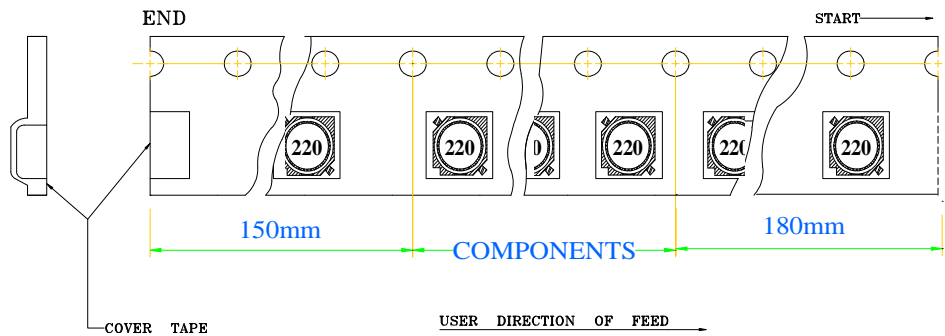

• **PACKAGING QUANTITY**

Type	JSB 0603
Q'TY/Reel	1,000