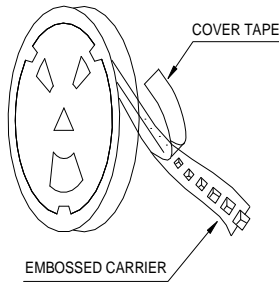

Packaging Information

• **Tearing Off Force**

★The force for tearing off cover tape is 10 to 120 grams in the arrow direction under the following conditions.

• **DIMENSIONS & RECOMMENDED PATTERN**

TYPE	DIMENSIONS / SIZE (mm)			PATTERN / SIZE (mm)		
	A	B	C	D	E	F
JSB 0603	6.0 ± 0.2	6.0 ± 0.2	3.0 ± 0.2	1.5	4.0	2.2

• **TAPE DIMENSION & REEL DIMENSION**

REEL DIMENSION

TYPE	TAPE / SIZE (mm)							REEL 13"×16mm			
	A0	B0	K0	P	W	F	t	A	B	C	D
0603	6.4 ± 0.1	6.4 ± 0.1	3.2 ± 0.1	12.0 ± 0.1	16 ± 0.3	7.5 ± 0.1	0.35 ± 0.05	16.5 ± 0.2	100 ± 0.5	13.2 ± 0.3	330 ± 1.0