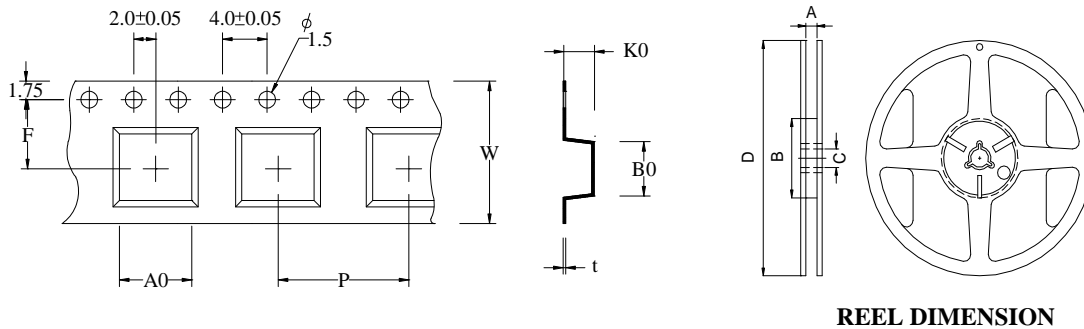

Packaging Information

• **Tearing Off Force**

★The force for tearing off cover tape is 10 to 120 grams in the arrow direction under the following conditions.

• **DIMENSIONS & RECOMMENDED PATTERN**

TYPE	DIMENSIONS / SIZE (mm)			PATTERN / SIZE (mm)		
	A	B	C	D	E	F
JSB 0603	6.0 ± 0.2	6.0 ± 0.2	3.0 ± 0.2	1.5	4.0	2.2

• **TAPE DIMENSION & REEL DIMENSION**

REEL DIMENSION

TYPE	TAPE / SIZE (mm)							REEL 13"×16mm			
	A0	B0	K0	P	W	F	t	A	B	C	D
0603	6.4 ± 0.1	6.4 ± 0.1	3.2 ± 0.1	12.0 ± 0.1	16 ± 0.3	7.5 ± 0.1	0.35 ± 0.05	16.5 ± 0.2	100 ± 0.5	13.2 ± 0.3	330 ± 1.0